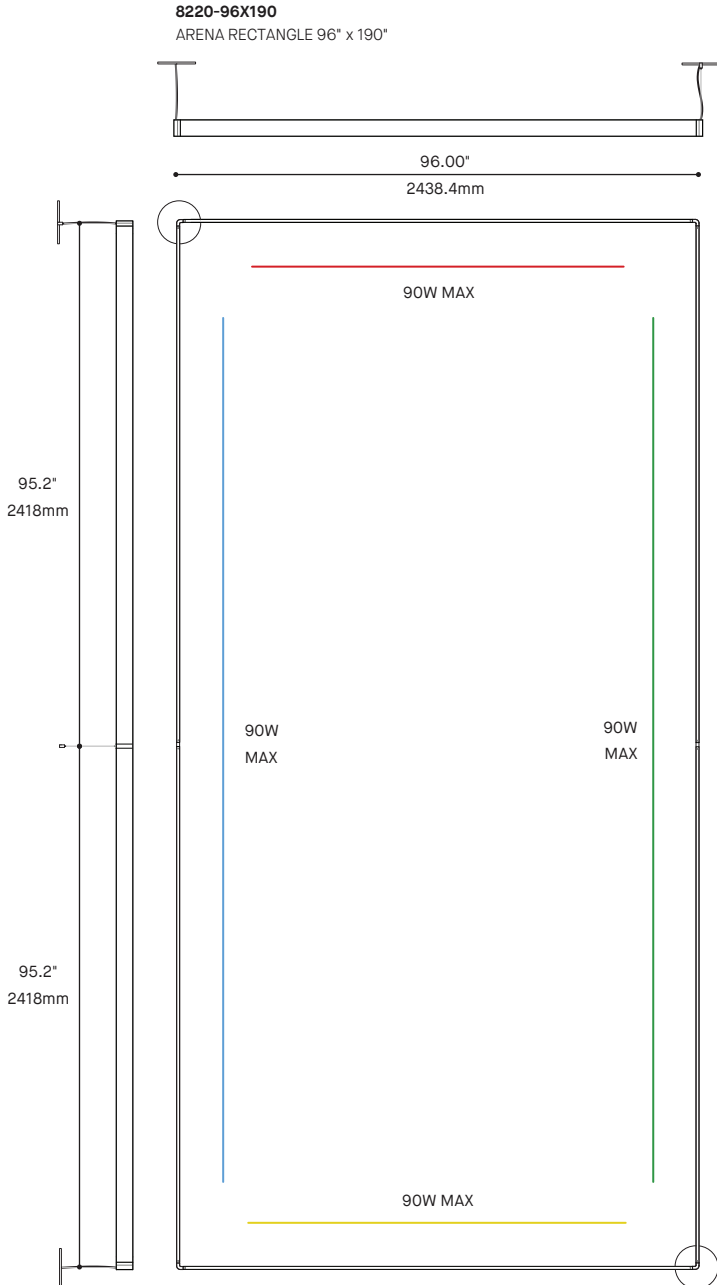

ARENA RECTANGLE 8220 1/2

CONFIGURATIONS