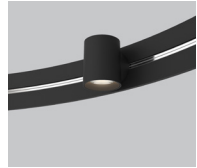

FAMILY FAMILLE

ARENA - BEAM 8290