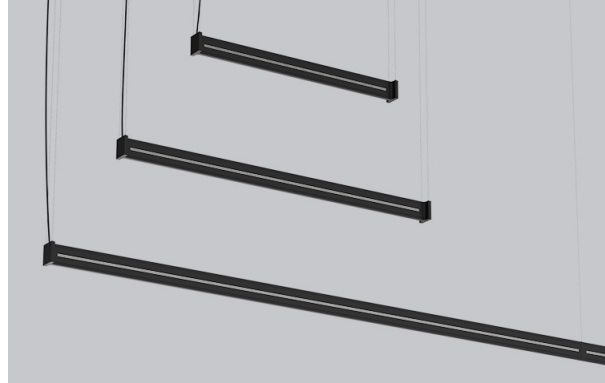

ARENA STRAIGHT 8210

PROJECT PROJÉT
SPEC TYPE
NOTES

FINISH FINI