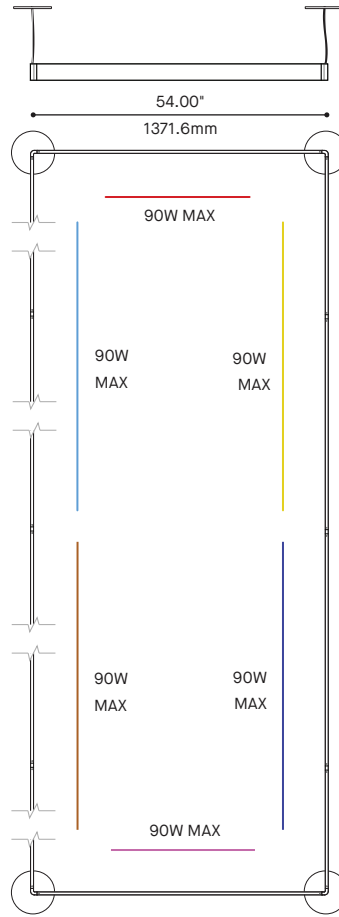

8220-54X380
ARENA RECTANGLE 54" x 380"