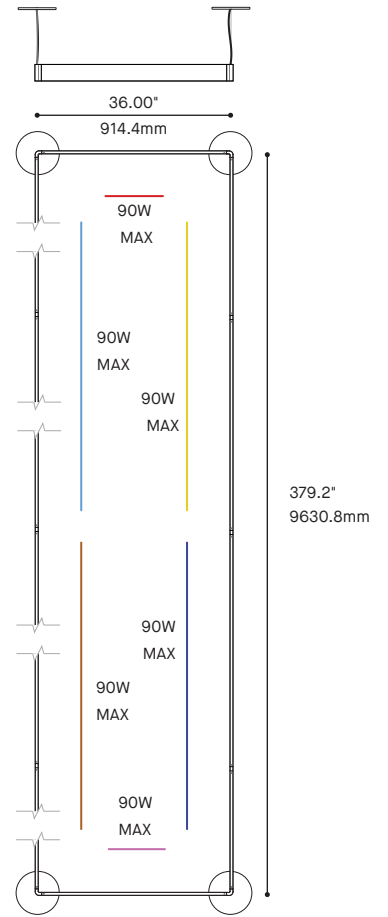

## CONFIGURATIONS

**8220-96X380**  
ARENA SQUARE 96" x 380"

**8220-54X380**  
ARENA RECTANGLE 54" x 380"

**8220-36X380**  
ARENA RECTANGLE 36" x 380"

**8220-190X380**  
ARENA RECTANGLE 190" x 380"