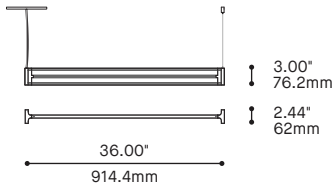

## CONFIGURATIONS

**8210-36**  
ARENA STRAIGHT 36"

**8210-54**  
ARENA STRAIGHT 54"

**8210-70**  
ARENA STRAIGHT 70.4"

**8210-96**  
ARENA STRAIGHT 96"

**8210-158**  
ARENA STRAIGHT 158.78"

**8210-190**  
ARENA STRAIGHT 190.39"