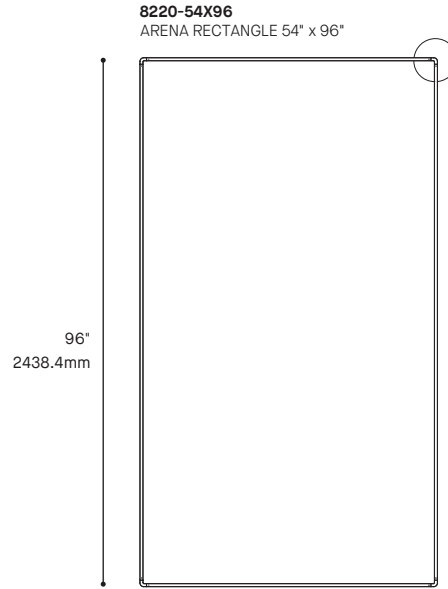

ARENA RECTANGLE 8220 1/2

CONFIGURATIONS