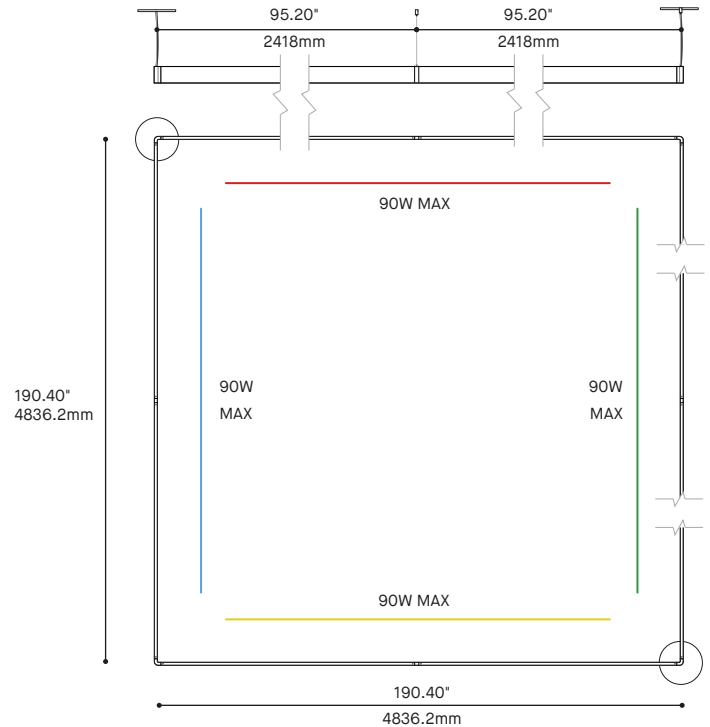

## CONFIGURATIONS

**8220-36X36**  
ARENA SQUARE 36" x 36"

**8220-54X54**  
ARENA SQUARE 54" x 54"

**8220-96X96**  
ARENA SQUARE 96" x 96"

**8220-380X380**  
ARENA SQUARE 380" x 380"

**8220-190X190**  
ARENA SQUARE 190" x 190"