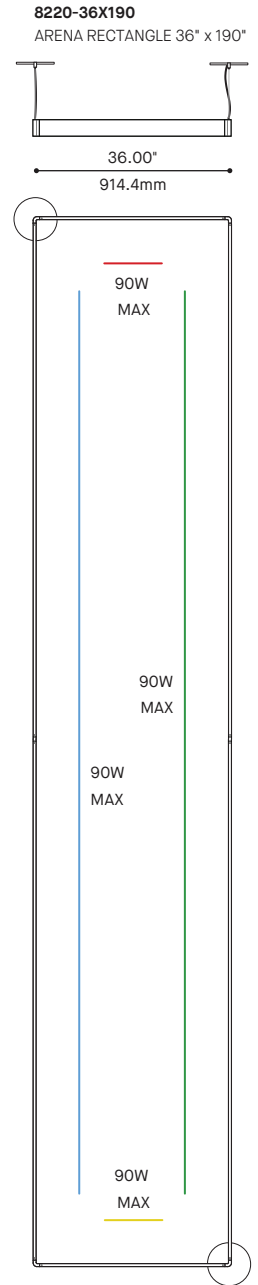

ARENA RECTANGLE 8220 1/2

CONFIGURATIONS