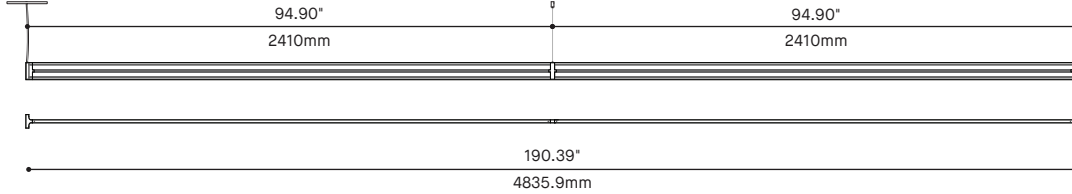

## CONFIGURATIONS

**8210-36**  
ARENA STRAIGHT 36"

**8210-54**  
ARENA STRAIGHT 54"

**8210-70**  
ARENA STRAIGHT 70.4"

**8210-96**  
ARENA STRAIGHT 96"

**8210-158**  
ARENA STRAIGHT 158.78"

**8210-190**  
ARENA STRAIGHT 190.39"