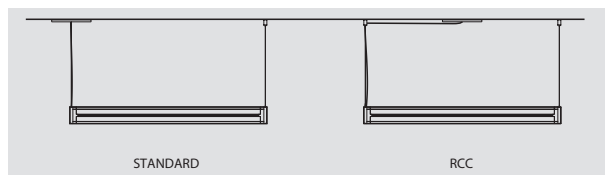

MOUNTING CABLE OPTION OPTION DE MONTAGE DE CÂBLE

STANDARD

RCC