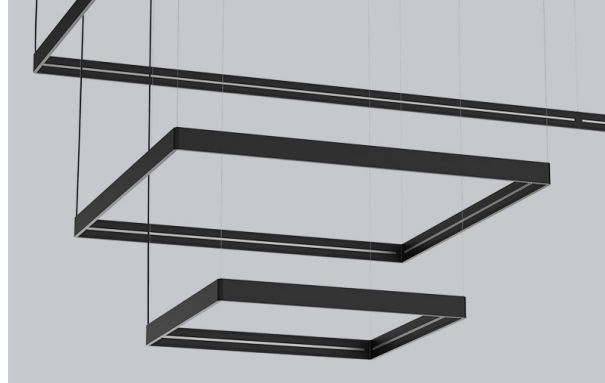

ARENA SQUARE & RECTANGLE 8220

PROJECT PROJÉT
SPEC TYPE
NOTES

FINISH FINI