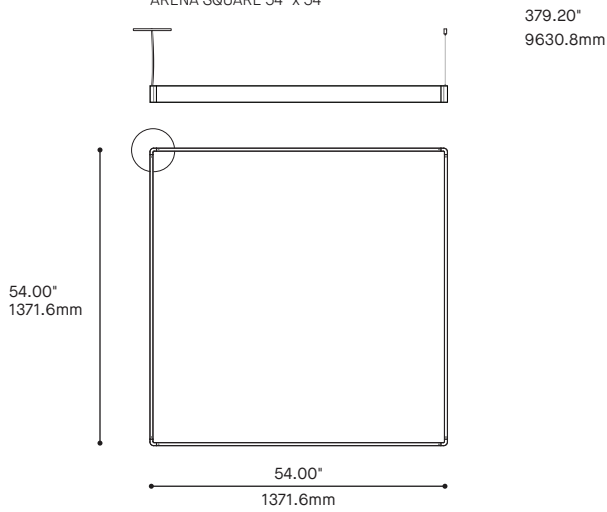

## CONFIGURATIONS

**8220-36X36**  
ARENA SQUARE 36" x 36"

**8220-54X54**  
ARENA SQUARE 54" x 54"

**8220-96X96**  
ARENA SQUARE 96" x 96"

**8220-380X380**  
ARENA SQUARE 380" x 380"

**8220-190X190**  
ARENA SQUARE 190" x 190"