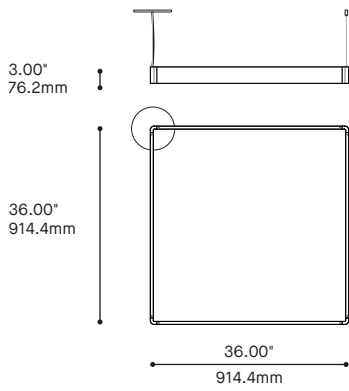

## CONFIGURATIONS

**8220-36X36**  
ARENA SQUARE 36" x 36"

**8220-54X54**  
ARENA SQUARE 54" x 54"

**8220-96X96**  
ARENA SQUARE 96" x 96"

**8220-380X380**  
ARENA SQUARE 380" x 380"

**8220-190X190**  
ARENA SQUARE 190" x 190"