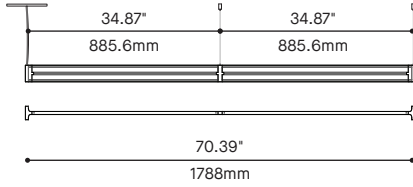

## CONFIGURATIONS

**8210-36**  
ARENA STRAIGHT 36"

**8210-54**  
ARENA STRAIGHT 54"

**8210-70**  
ARENA STRAIGHT 70.4"

**8210-96**  
ARENA STRAIGHT 96"

**8210-158**  
ARENA STRAIGHT 158.78"

**8210-190**  
ARENA STRAIGHT 190.39"

**8210-284**  
ARENA STRAIGHT 284.7"

**8210-380**  
ARENA STRAIGHT 379.6"