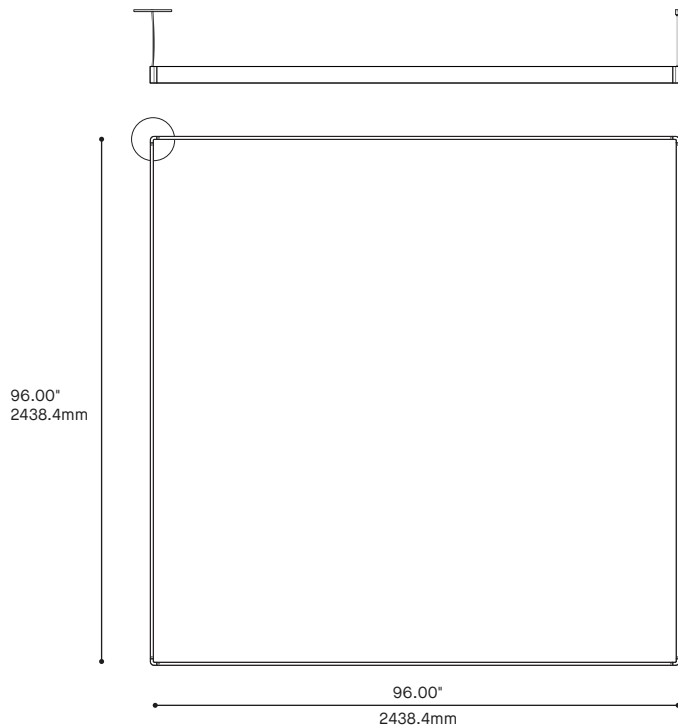

## CONFIGURATIONS

**8220-36X36**  
ARENA SQUARE 36" x 36"

**8220-54X54**  
ARENA SQUARE 54" x 54"

**8220-96X96**  
ARENA SQUARE 96" x 96"

**8220-380X380**  
ARENA SQUARE 380" x 380"

**8220-190X190**  
ARENA SQUARE 190" x 190"

## CONFIGURATIONS

**8220-96X380**  
ARENA SQUARE 96" x 380"

**8220-54X380**  
ARENA RECTANGLE 54" x 380"

**8220-36X380**  
ARENA RECTANGLE 36" x 380"

**8220-190X380**  
ARENA RECTANGLE 190" x 380"