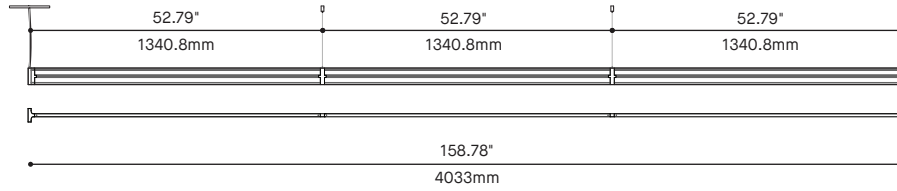

## CONFIGURATIONS

**8210-36**  
ARENA STRAIGHT 36"

**8210-54**  
ARENA STRAIGHT 54"

**8210-70**  
ARENA STRAIGHT 70.4"

**8210-96**  
ARENA STRAIGHT 96"

**8210-158**  
ARENA STRAIGHT 158.78"

**8210-190**  
ARENA STRAIGHT 190.39"

**8210-284**  
ARENA STRAIGHT 284.7"

**8210-380**  
ARENA STRAIGHT 379.6"