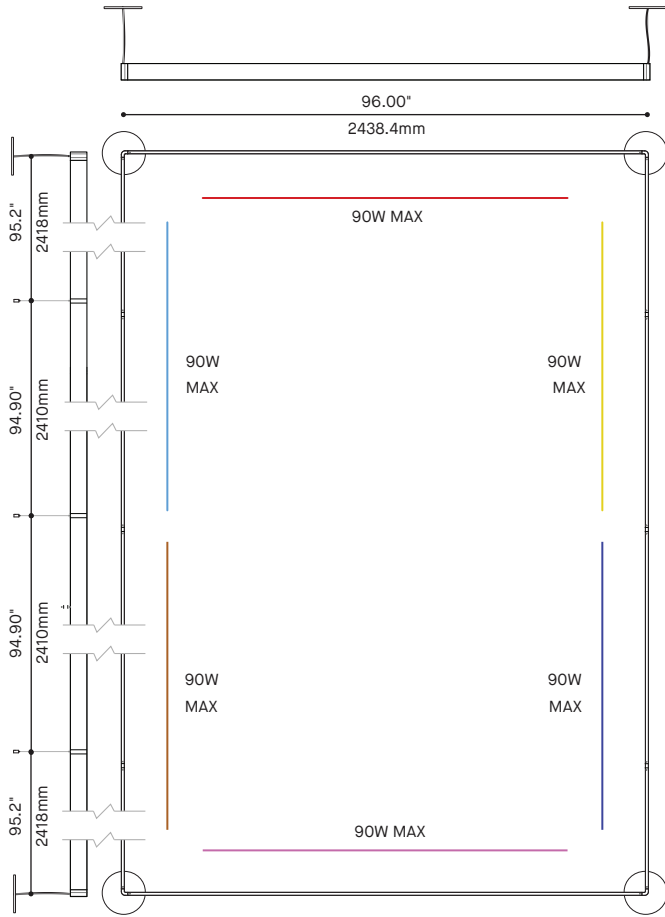

ARENA RECTANGLE 8220 2/2

CONFIGURATIONS

8220-96X380
ARENA SQUARE 96" x 380"