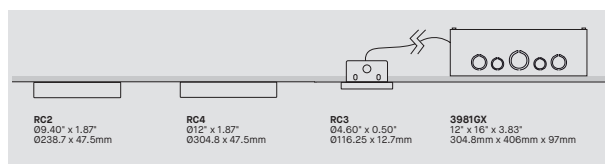

MOUNTING OPTION OPTION DE MONTAGE

RC2
09.40" x 1.87"
0238.7 x 47.5mm

RC4
012" x 1.87"
0304.8 x 47.5mm

RC3
04.60" x 0.50"
0116.25 x 12.7mm

3981GX
12" x 10" x 3.83"
304.8mm x 406mm x 97mm

ORDERING SPECIFICATION SPÉCIFICATION DE COMMANDE

CODE

STANDARD MODEL MODÈLE STANDARD

8210-36	ARENA STRAIGHT 36"
8210-54	ARENA STRAIGHT 54"
8210-70	ARENA STRAIGHT 70" (2 SECTIONS CONNECTED WITH 1 JOINER)
8210-96	ARENA STRAIGHT 96"
8210-158	ARENA STRAIGHT 158" (3 SECTIONS CONNECTED WITH 2 JOINERS)
8210-190	ARENA STRAIGHT 190" (2 SECTIONS CONNECTED WITH 1 JOINER)
8210-285	ARENA STRAIGHT 285" (3 SECTIONS CONNECTED WITH 2 JOINERS)
8210-380	ARENA STRAIGHT 380" (4 SECTIONS CONNECTED WITH 3 JOINERS)

FOR CUSTOM SIZES, PLEASE CONTACT YOUR EUREKA REPRESENTATIVE.

DC LOAD PUISSANCE MAXIMALE DC

90W	1X 90 WATT (AVAILABLE FROM 36" TO 96")
180W	2X 90 WATT (AVAILABLE FROM 36" TO 190")
360W	4X 90 WATT (ONLY AVAILABLE FOR 285" TO 380")

ARENA STRAIGHT 8210	LIGHT SOURCES							ADAPTER TAA
	BEAM 8290	GLOW 8291	AIM 8292	SLICE-SQ 8296-36	SLICE-SQ 8296-54	BALL 8295	CONE 8294	
MAXIMUM DC LOAD 90W, 180W, 360W	8W DC	8W DC	8W DC	8W DC	11W DC	8W DC	11W DC	SEE SPEC SHEET
MAXIMUM TOTAL WEIGHT PER SECTION 25 LBS	0.62 LBS	0.70 LBS	0.61 LBS	2.22 LBS	3.50 LBS	0.48 LBS	0.88 LBS	

VOLTAGE VOLTAGE

120V	120 VOLT
277V	277 VOLT

CONTROL OPTIONS OPTION DE CONTRÔLE

DV	0-10V DIMMING (120V-277V)
NLTAIR2*	NLIGHT AIR CONTROL GEN2 (NOT AVAILABLE WITH MOUNTING OPTION RC3)
NLIGHT*	NLIGHT WIRED CONTROL (NOT AVAILABLE WITH MOUNTING OPTION RC3)

LED DIMMING DRIVER IS STANDARD IN THIS PRODUCT
*NLIGHT INTEGRATION REQUIRES A REMOTE POWER PACK (39NLAA & 39NLWA AS BELOW FOR NLIGHT). REFER TO NLIGHT GUIDE AND INSTALLATION SHEET FOR ALL REQUIREMENTS.

CABLE CÂBLE

AC	AIRCRAFT CABLE & POWER CORD, FIELD ADJUSTABLE

AC

CABLE LENGTH LONGUEUR DE CÂBLE

60	60" AIRCRAFT CABLE (STD LENGTH)
**	CUSTOM AIRCRAFT CABLE LENGTH (PLEASE SPECIFY)

FOR OVERALL LENGTH, PLEASE CONTACT YOUR EUREKA REPRESENTATIVE.

MOUNTING MONTAGE

RC2	ROUND SURFACE SCREWLESS CANOPY 9.4" FOR 90W ONLY (2475I)
RC3	ROUND SURFACE SCREWLESS CANOPY 4.6" FOR REMOTE DRIVER BOX 12"X16" (2471C) (PAIR WITH ACCESSORY 3981GA OR 3981GB)
RC4	ROUND SURFACE SCREWLESS CANOPY 12" FOR 180W OR 360W (2477I)

MOUNTING CABLE OPTION OPTION DE MONTAGE DE CÂBLE

RCC	FLOATING CANOPY - STRAIGHT AIRCRAFT CABLES IF NO OPTION IS SELECTED, A CANOPY AT END OF THE FIXTURE WITH AIRCRAFT CABLES IS STANDARD

CANOPY & GRIPPERS FINISH FINI PAVILLON ET ATTACHES

BLKE	BLACK FINE TEXTURE
WHE	WHITE FINE TEXTURE

POWER CORD FINISH FINI CÂBLE D'ALIMENTATION

BLK	BLACK POWER CORD
WH	WHITE POWER CORD
CLR	CLEAR POWER CORD

FRAME FINISH FINI DU CADRE

BLKE	BLACK FINE TEXTURE
WHE	WHITE FINE TEXTURE

ACCESSORY ACCESSOIRE