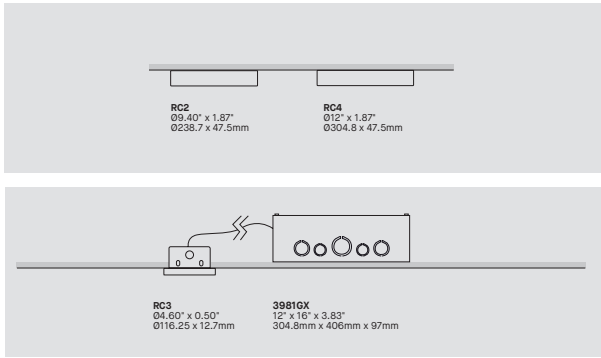

MOUNTING OPTION OPTION DE MONTAGE

ACCESSORY ACCESSOIRE

- **3981GA** 1 REMOTE DRIVER BOX 12"X16" FOR MOUNTING RC3 FOR DC LOAD 90W
- **3981GB** 1 REMOTE DRIVER BOX 12"X16" FOR MOUNTING RC3 FOR DC LOAD 180W
- **3981GB2** 2 REMOTE DRIVER BOXES 12"X16" FOR MOUNTING RC3 FOR DC LOAD 360W
- **3981GB3** 3 REMOTE DRIVER BOXES 12"X16" FOR MOUNTING RC3 FOR DC LOAD 540W
- **3981GB4** 4 REMOTE DRIVER BOXES 12"X16" FOR MOUNTING RC3 FOR DC LOAD 720W
- **39NLAA*** NLIGHT AIR GEN 2 REMOTE CONTROLLER (NOT AVAILABLE WITH MOUNTING OPTION RC3)
- **39NLWA*** NLIGHT WIRED REMOTE CONTROLLER (NOT AVAILABLE WITH MOUNTING OPTION RC3)

* FOR CHICAGO PLENUM INSTALLATION, PLEASE CONTACT YOUR EUREKA REPRESENTATIVE