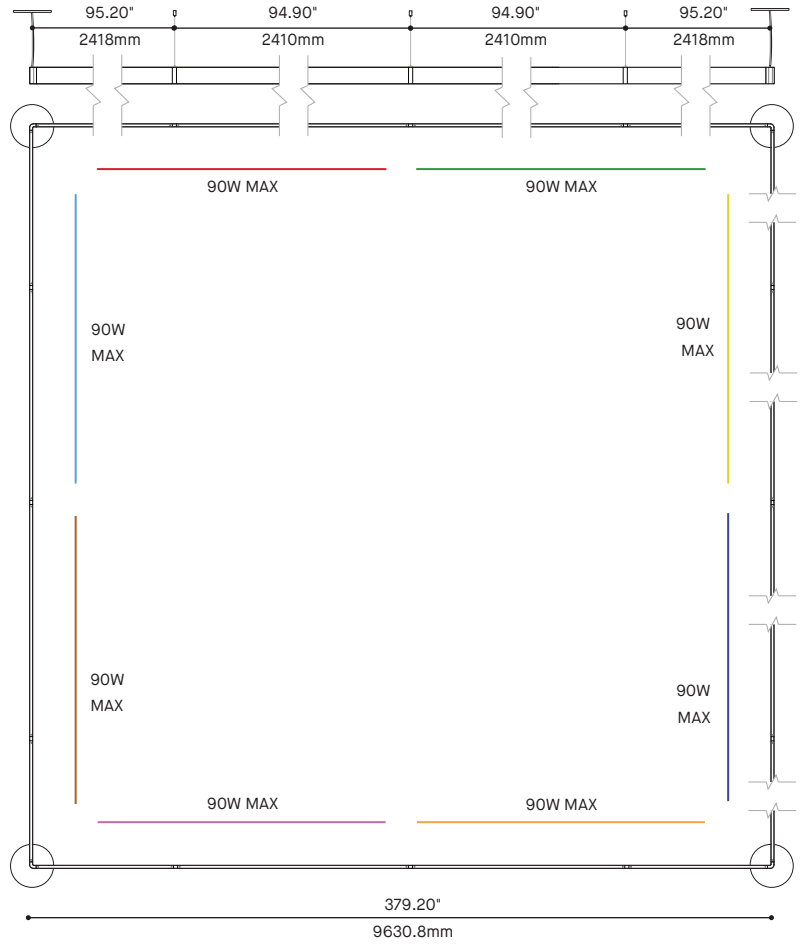

## CONFIGURATIONS

**8220-36X36**  
ARENA SQUARE 36" x 36"

**8220-54X54**  
ARENA SQUARE 54" x 54"

**8220-96X96**  
ARENA SQUARE 96" x 96"

**8220-380X380**  
ARENA SQUARE 380" x 380"

**8220-190X190**  
ARENA SQUARE 190" x 190"