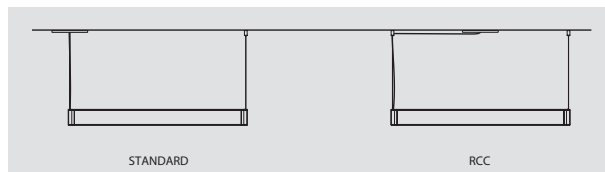

MOUNTING CABLE OPTION OPTION DE MONTAGE DE CÂBLE

ORDERING SPECIFICATION SPÉCIFICATION DE COMMANDE

CODE

STANDARD MODEL MODÈLE STANDARD

8220-36X36	ARENA SQUARE 36X36"	8220-36X190	ARENA RECTANGLE 36X190"
8220-54X54	ARENA SQUARE 54X54"	8220-54X190	ARENA RECTANGLE 54X190"
8220-96X96	ARENA SQUARE 96X96"	8220-96X190	ARENA RECTANGLE 96X190"
8220-190X190	ARENA SQUARE 190X190"	8220-36X380	ARENA RECTANGLE 36X380"
8220-380X380	ARENA SQUARE 380X380"	8220-54X380	ARENA RECTANGLE 54X380"
8220-36X54	ARENA RECTANGLE 36X54"	8220-96X380	ARENA RECTANGLE 96X380"
8220-36X96	ARENA RECTANGLE 36X96"	8220-190X380	ARENA RECTANGLE 190X380"
8220-54X96	ARENA RECTANGLE 54X96"		

FOR CUSTOM SIZES, PLEASE CONTACT YOUR EUREKA REPRESENTATIVE.

DC LOAD PUISSANCE MAXIMALE DC

90W	1 CANOPY / 1 DRIVER OF 90W
180W	1 CANOPY / 2 DRIVERS OF 90W
360W	2 CANOPY / 4 DRIVERS OF 90W
540W	4 CANOPY / 6 DRIVERS OF 90W
720W	4 CANOPY / 8 DRIVERS OF 90W

8220	36"	54"	96"	190"	380"
36"	90W				
54"		180W			
96"			180W	360W	540W
190"					
380"					720W

ARENA SQUARE 8220
MAXIMUM DC LOAD SEE TABLE
MAXIMUM TOTAL WEIGHT PER SECTION 25 LBS

LIGHT SOURCES							
BEAM 8290	GLOW 8291	AIM 8292	SLICE-SQ 8296-36	SLICE-SQ 8296-54	BALL 8295	CONE 8294	ADAPTER TAA
8W DC	8W DC	8W DC	8W DC	11W DC	8W DC	11W DC	SEE SPEC SHEET
0.62 LBS	0.70 LBS	0.61 LBS	2.22 LBS	3.50 LBS	0.48 LBS	0.88 LBS	

VOLTAGE VOLTAGE

120V	120 VOLT
277V	277 VOLT

CONTROL OPTIONS OPTION DE CONTRÔLE

DV	0-10V DIMMING (120V-277V)
NLTAIR2*	NLIGHT AIR CONTROL GEN2 (NOT AVAILABLE WITH MOUNTING OPTION RC3)
NLIGHT*	NLIGHT WIRED CONTROL (NOT AVAILABLE WITH MOUNTING OPTION RC3) LED DIMMING DRIVER IS STANDARD IN THIS PRODUCT *NLIGHT INTEGRATION REQUIRES A REMOTE POWER PACK (39NLAA & 39NLWA AS BELOW FOR NLIGHT). REFER TO NLIGHT GUIDE AND INSTALLATION SHEET FOR ALL REQUIREMENTS.

CABLE CÂBLE

AC	AIRCRAFT CABLE & POWER CORD, FIELD ADJUSTABLE

AC

CABLE LENGTH LONGUEUR DE CÂBLE

60	60" AIRCRAFT CABLE (STD LENGTH)
**	CUSTOM AIRCRAFT CABLE LENGTH (PLEASE SPECIFY) FOR OVERALL LENGTH, PLEASE CONTACT YOUR EUREKA REPRESENTATIVE.

MOUNTING MONTAGE

RC2	ROUND SURFACE SCREWLESS CANOPY 9.4" FOR 90W ONLY (24751)
RC3	ROUND SURFACE SCREWLESS CANOPY 4.6" FOR REMOTE DRIVER BOX 12"X16" (2471C) (PAIR WITH ACCESSORY 3981GA OR 3981GB)
RC4	ROUND SURFACE SCREWLESS CANOPY 12" FOR 180W OR 360W (24771)

MOUNTING CABLE OPTION OPTION DE MONTAGE DE CÂBLE

RCC	FLOATING CANOPY - STRAIGHT AIRCRAFT CABLES IF NO OPTION IS SELECTED, A CANOPY AT CORNERS OF THE FIXTURE WITH AIRCRAFT CABLES IS STANDARD

CANOPY & GRIPPERS FINISH FINI PAVILLON ET ATTACHES

BLKE	BLACK FINE TEXTURE
WHE	WHITE FINE TEXTURE

POWER CORD FINISH FINI CÂBLE D'ALIMENTATION

BLK	BLACK POWER CORD
WH	WHITE POWER CORD
CLR	CLEAR POWER CORD

FRAME FINISH FINI DU CADRE

BLKE	BLACK FINE TEXTURE
WHE	WHITE FINE TEXTURE