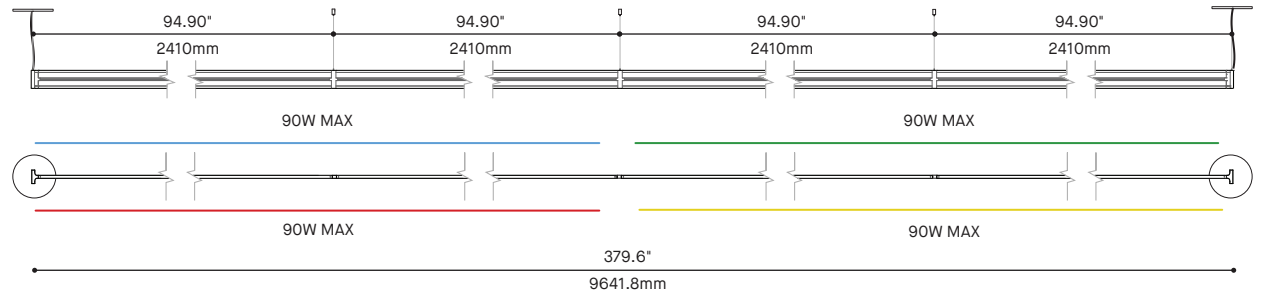

## CONFIGURATIONS

**8210-36**  
ARENA STRAIGHT 36"

**8210-54**  
ARENA STRAIGHT 54"

**8210-70**  
ARENA STRAIGHT 70.4"

**8210-96**  
ARENA STRAIGHT 96"

**8210-158**  
ARENA STRAIGHT 158.78"

**8210-190**  
ARENA STRAIGHT 190.39"

**8210-284**  
ARENA STRAIGHT 284.7"

**8210-380**  
ARENA STRAIGHT 379.6"