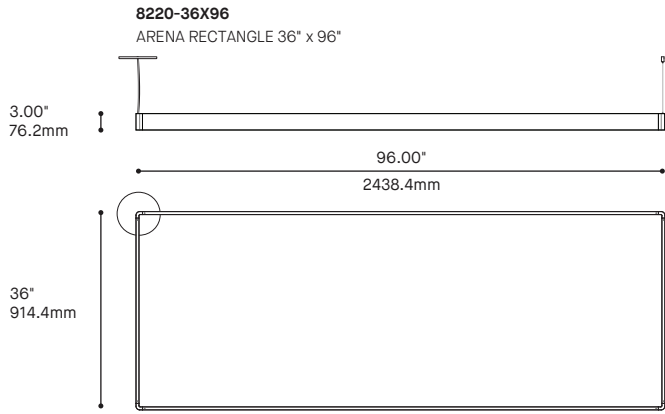

ARENA RECTANGLE 8220 1/2

CONFIGURATIONS