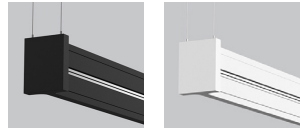

WHE

FINISH FINI

BLKE