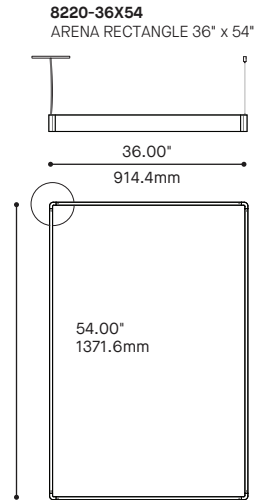

ARENA RECTANGLE 8220 1/2

CONFIGURATIONS