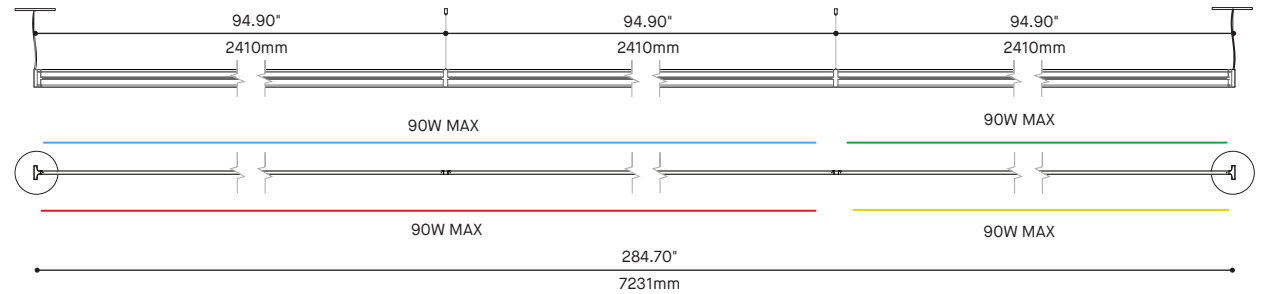

## CONFIGURATIONS

**8210-36**  
ARENA STRAIGHT 36"

**8210-54**  
ARENA STRAIGHT 54"

**8210-70**  
ARENA STRAIGHT 70.4"

**8210-96**  
ARENA STRAIGHT 96"

**8210-158**  
ARENA STRAIGHT 158.78"

**8210-190**  
ARENA STRAIGHT 190.39"

**8210-284**  
ARENA STRAIGHT 284.7"

**8210-380**  
ARENA STRAIGHT 379.6"