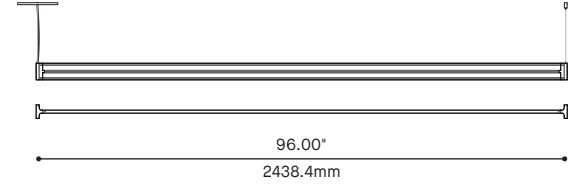

## CONFIGURATIONS

**8210-36**  
ARENA STRAIGHT 36"

**8210-54**  
ARENA STRAIGHT 54"

**8210-70**  
ARENA STRAIGHT 70.4"

**8210-96**  
ARENA STRAIGHT 96"

**8210-158**  
ARENA STRAIGHT 158.78"

**8210-190**  
ARENA STRAIGHT 190.39"