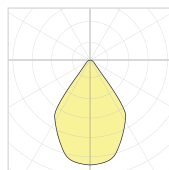

LIGHT DISTRIBUTION

8294