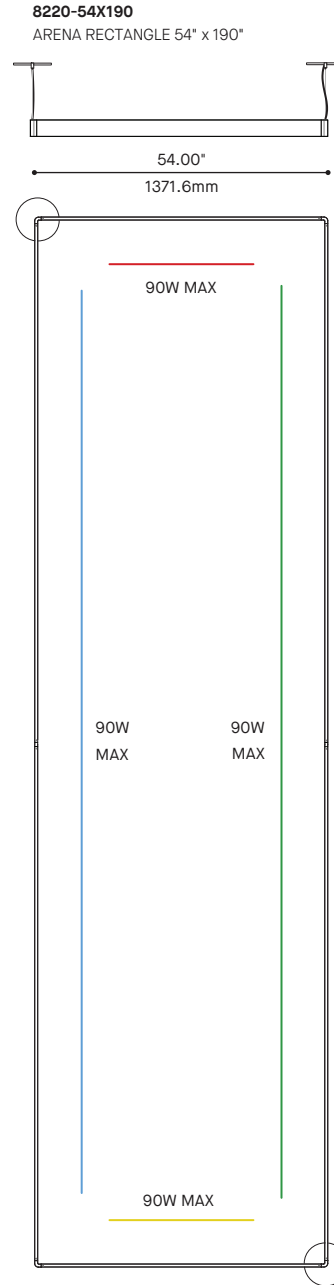

ARENA RECTANGLE 8220 1/2

CONFIGURATIONS