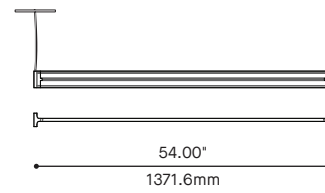

## CONFIGURATIONS

**8210-36**  
ARENA STRAIGHT 36"

**8210-54**  
ARENA STRAIGHT 54"

**8210-70**  
ARENA STRAIGHT 70.4"

**8210-96**  
ARENA STRAIGHT 96"

**8210-158**  
ARENA STRAIGHT 158.78"

**8210-190**  
ARENA STRAIGHT 190.39"